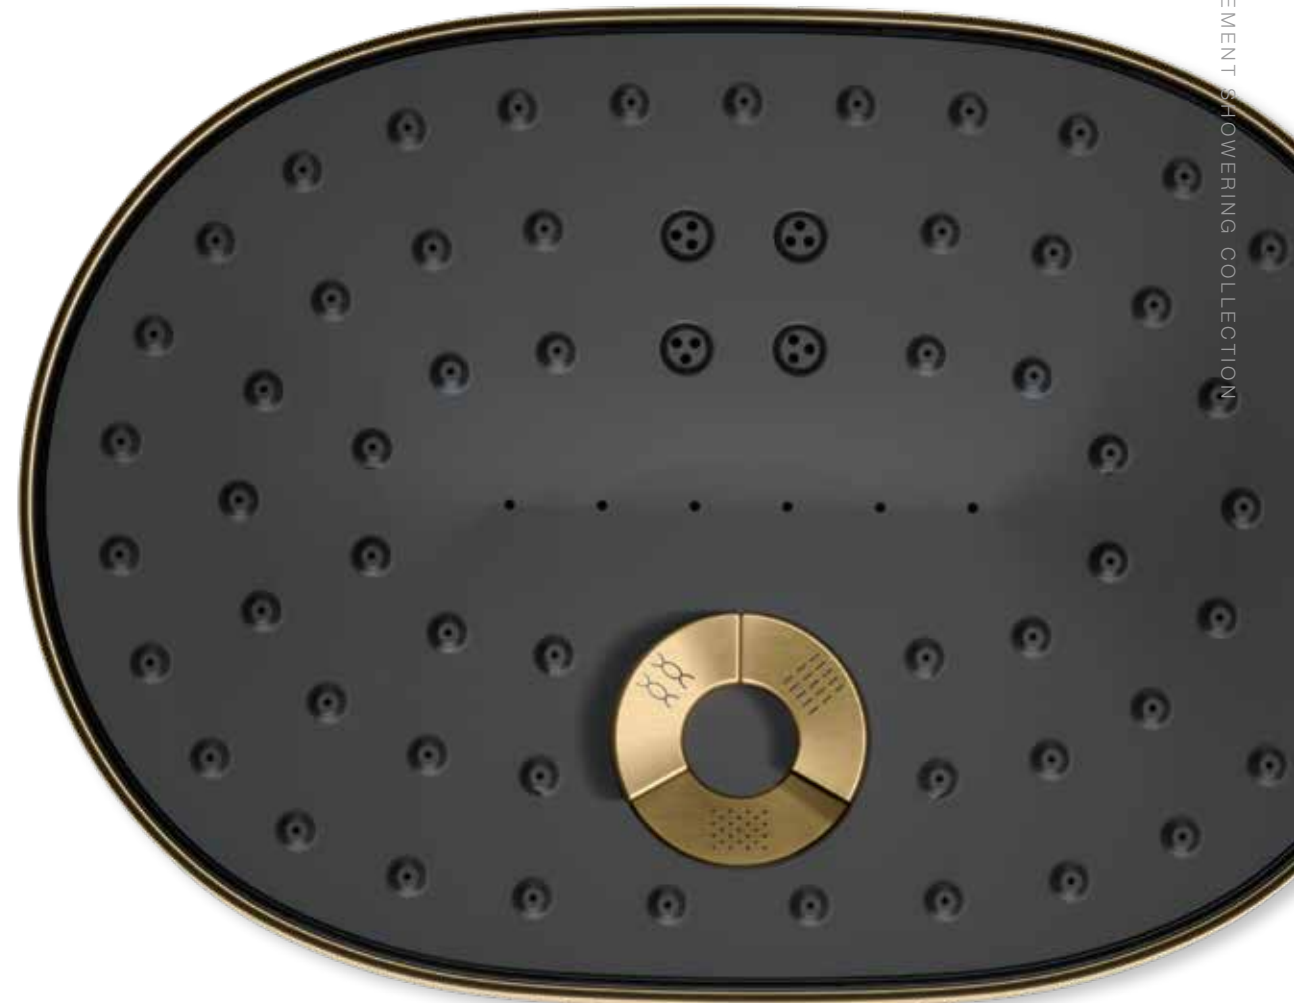

STATEMENT SHOWERING COLLECTION