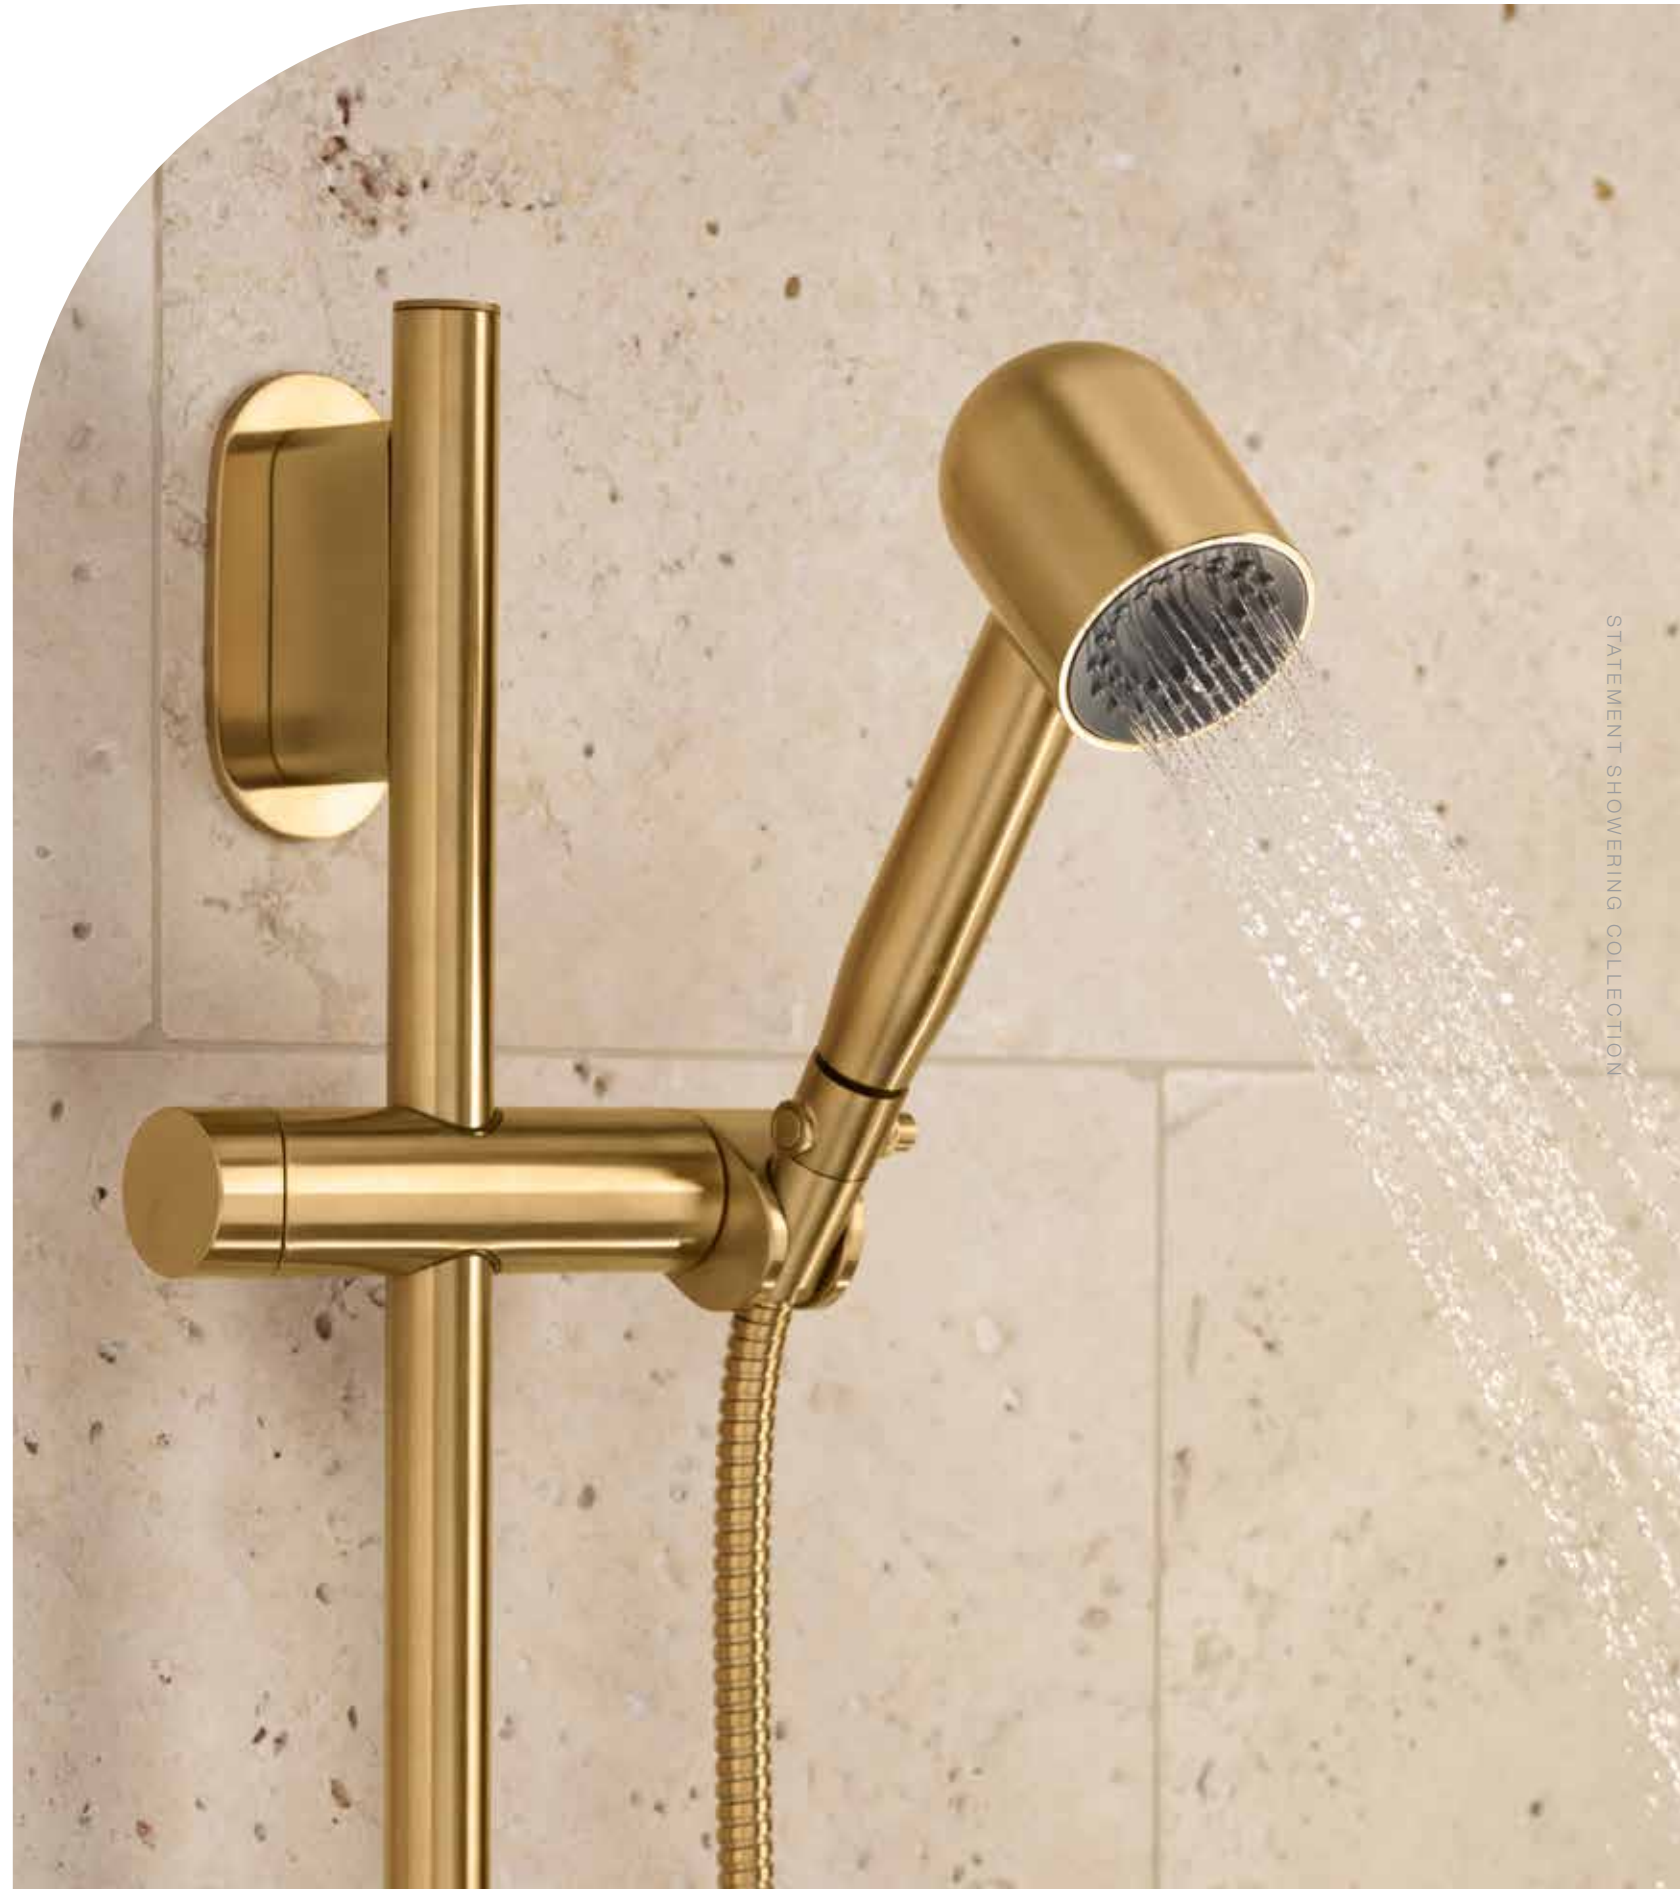

STATEMENT SHOWERING COLLECTION