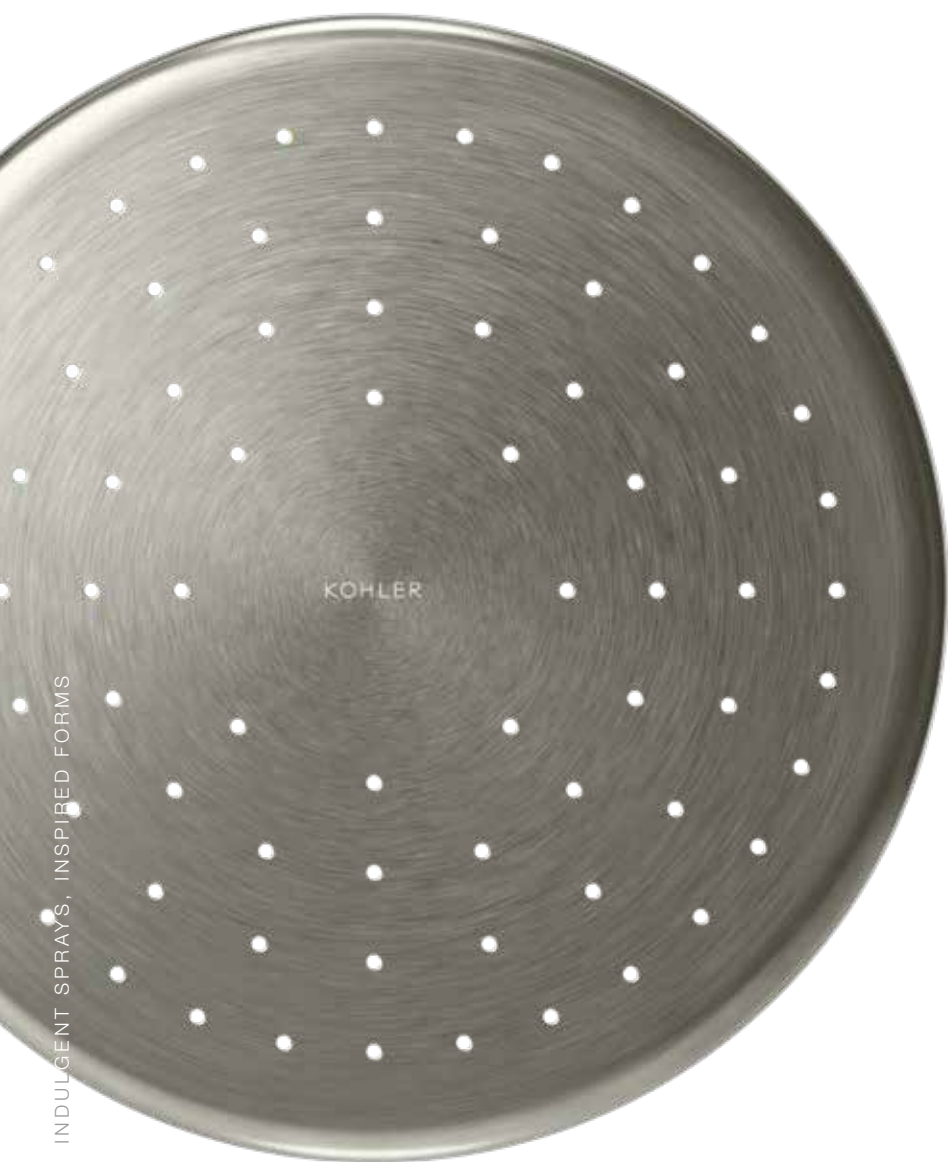

INDULGENT SPRAYS, INSPIRED FORMS

STATEMENT

OPEN RAIN ICONIC RAINHEAD

In sleek, ultraminimal style, the Statement™ Open Rain rainhead transforms a smooth, laminar flow into enveloping rainfall. Its distinctive design gathers water in the top of the rainhead, allowing the gravity-fed stream to descend organically, and prevents drips or clogs. The luxurious droplets soothe and warm the body, creating an experience that feels as relaxing as it does natural.

SPRAY

FULL COVERAGE RAIN