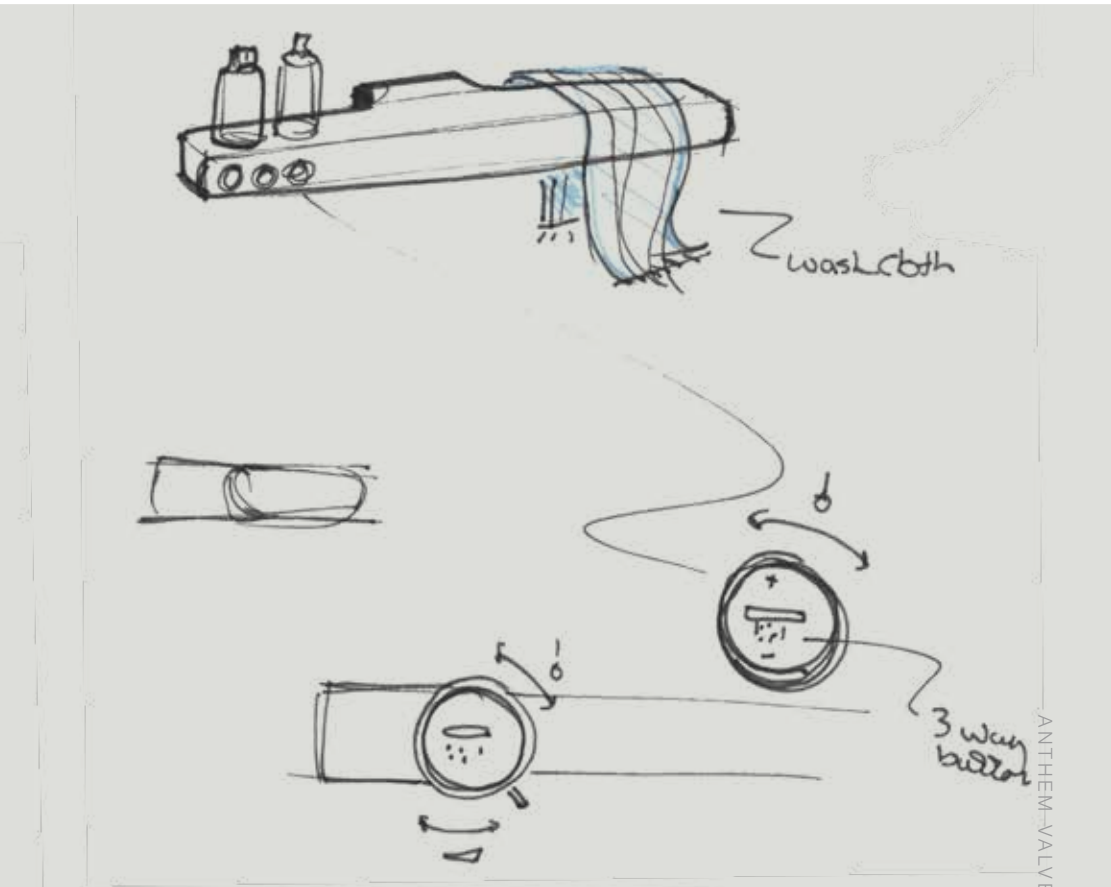

FUNCTION IN FOCUS

We asked ourselves how we could elevate the function of a showering collection to transform a daily routine into a wellness ritual that also accounted for different requirements across regions and countries. A global team of Kohler associates came together to find a solution, which resulted in Anthem™ valves and controls—a comprehensive collection that can be specified and installed anywhere in the world.

Acting as the control center, Anthem enables showering experiences that are second to none. Anthem digital controls were designed to make the introduction of technology into the showering space as seamless as possible, while the mechanical controls break the mold of traditional showers with an intuitive and familiar design. Putting complete control over the temperature, pressure, spray experiences, and more in the hands of the user, Anthem provides a personalized and customized showering experience.

FUNCTION IN FOCUS

ANTHEM-VALVES & CONTROLS