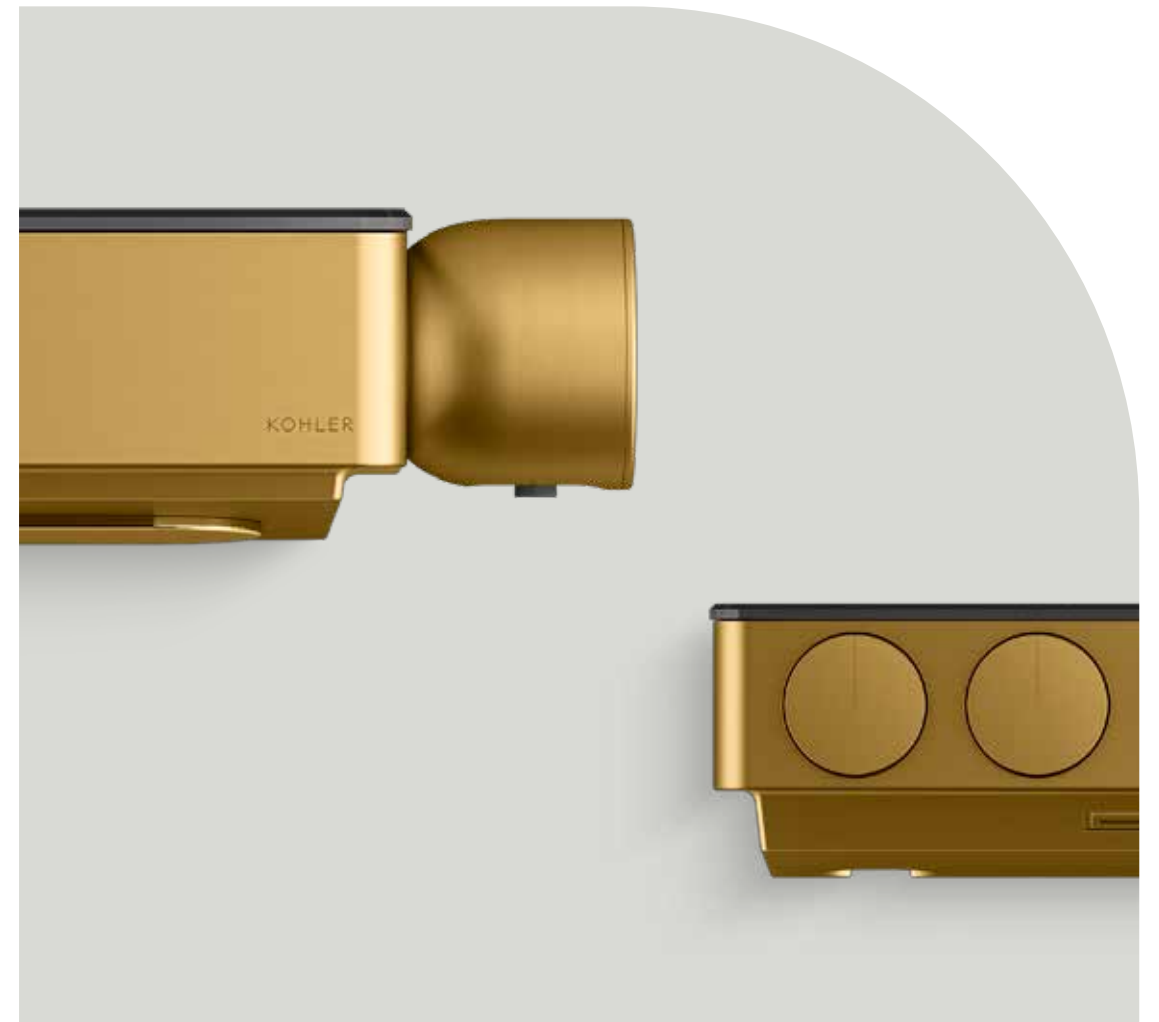

MECHANICAL CONTROLS

Anthem™ mechanical controls represent the highest style and most intuitive interfaces of any nondigital setup. Advanced outlet control gives the user independent access to each shower component for precise temperature, volume, and spray adjustment. Choose from recessed or exposed models, both reflecting a minimal aesthetic that's built to last.

RECESSED MECHANICAL VALVES & CONTROLS

With a clean look reminiscent of common household appliances, the Anthem recessed control is intuitive and familiar. It offers up to four outlets in a single interface, letting the user independently adjust water volume and sprays for maximum comfort. The easily installed, versatile valves also allow shower elements to be plumbed to a single outlet for one-button control when preferred. Regardless of the shower configuration, the control's push-button operation makes it universally simple to operate.

ENGINEERED TO BE EXTRAORDINARY

Anthem™ Exposed Thermostatic Valve And Shower Column K-26337-9-SN | Statement™ Round 10" Single-Function Rainhead K-26291-SN | Statement Round Multifunction Handshower K-26282-SN | Mastershower® 60" Shower Hose K-9514-SN

EXPOSED MECHANICAL VALVES & CONTROLS

Choose the elevated style of the Anthem™ exposed thermostatic valve and control with up to two independently adjustable outlets. The simple installation requires only hot and cold inlet connections, and it can be easily serviced by removing the glass top. The slim interface provides advanced control with intuitive knob operation and is easily paired with shower columns.