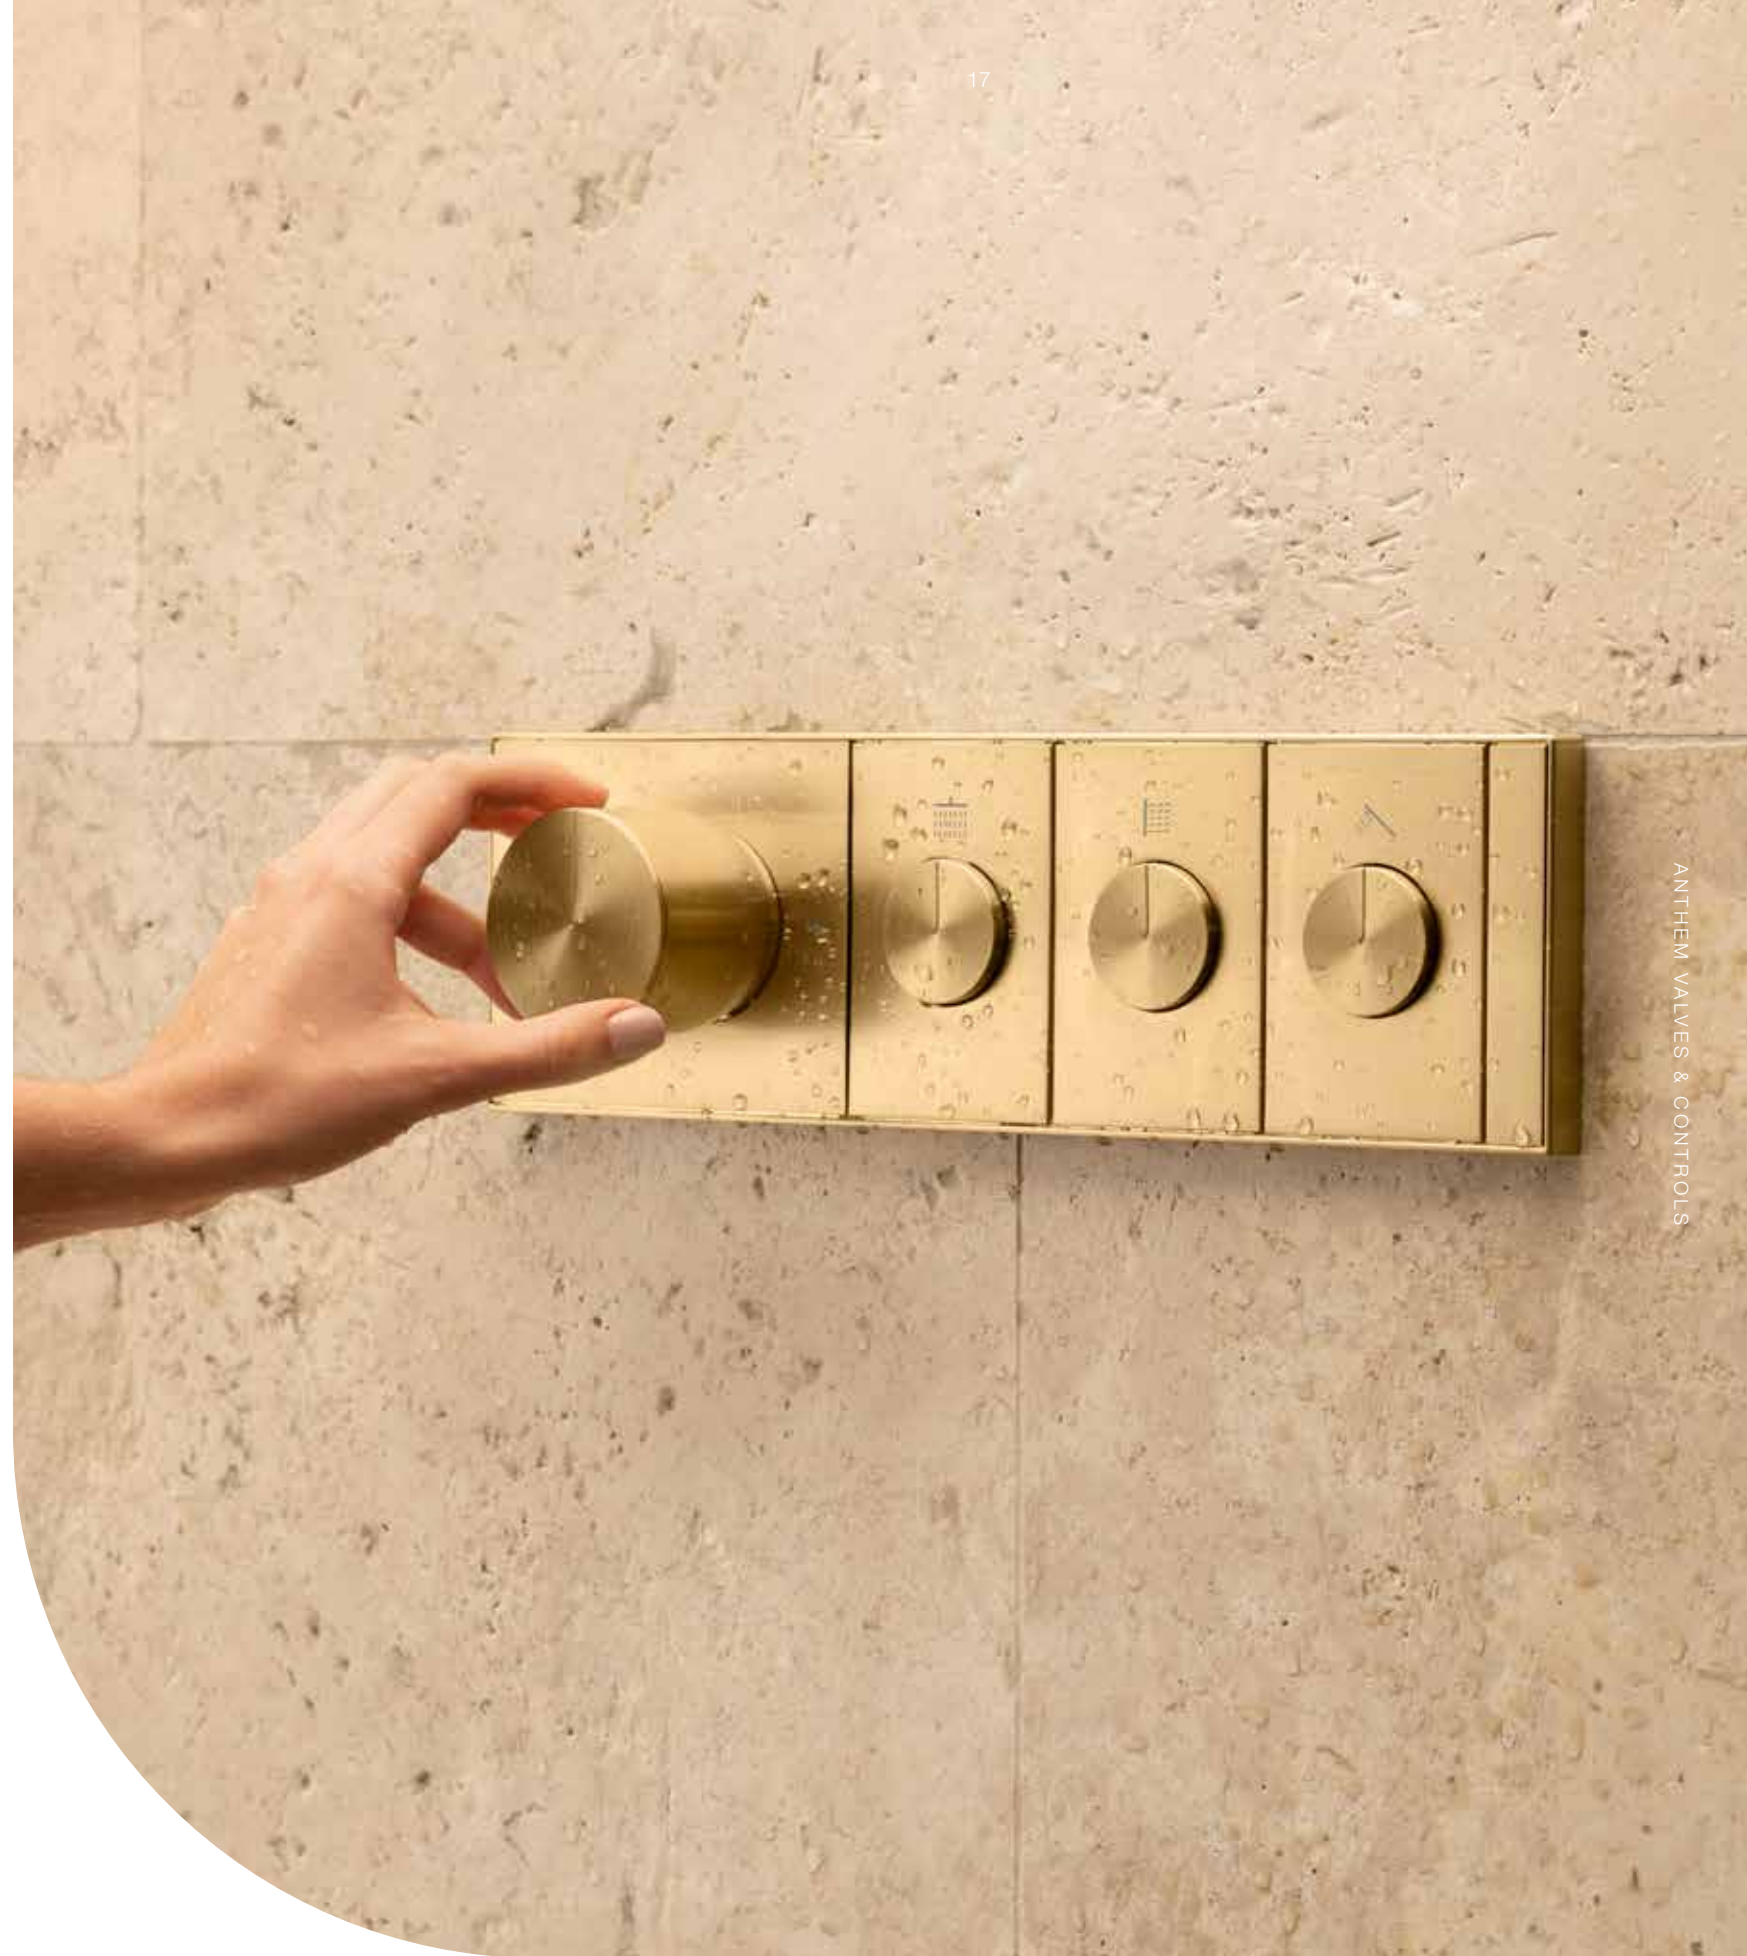

SLEEP SIMPLE

The shower opens at a comfortable, midrange warmth. After four minutes, the water will slowly cool to a neutral temperature, relaxing the body in preparation for sleep.

SHINE/TONE

The experience begins with a gentle warmth, ideal for showering. After seven minutes, the temperature will slowly decrease to help lock in moisture for the skin and hair.

RECESSED MECHANICAL VALVES & CONTROLS

With a clean look reminiscent of common household appliances, the Anthem recessed control is intuitive and familiar. It offers up to four outlets in a single interface, letting the user independently adjust water volume and sprays for maximum comfort. The easily installed, versatile valves also allow shower elements to be plumbed to a single outlet for one-button control when preferred. Regardless of the shower configuration, the control's push-button operation makes it universally simple to operate.