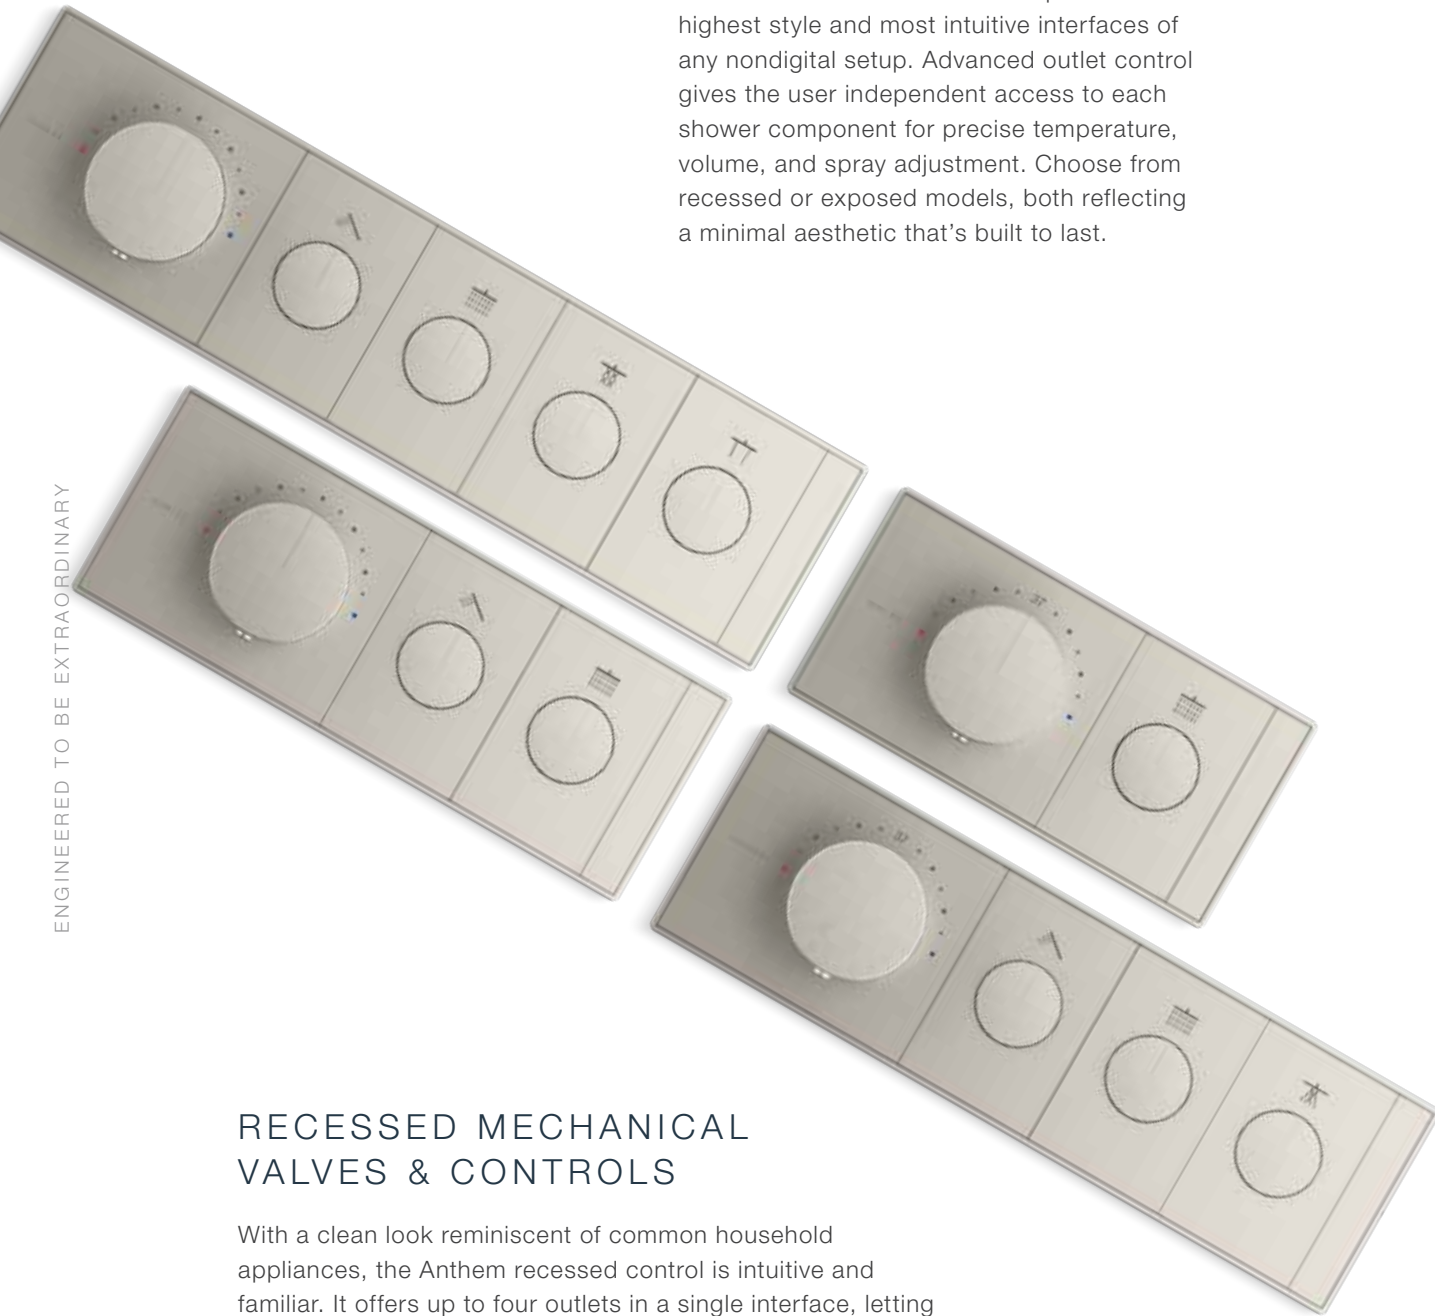

SLEEP SIMPLE

The shower opens at a comfortable, midrange warmth. After four minutes, the water will slowly cool to a neutral temperature, relaxing the body in preparation for sleep.

SHINE/TONE

The experience begins with a gentle warmth, ideal for showering. After seven minutes, the temperature will slowly decrease to help lock in moisture for the skin and hair.

COOL DOWN

Sprays begin at a pleasant, midrange warmth, easing the user into the experience. The water temperature will then slowly decrease until it reaches the ideal point for cooling down. After this restorative period, the sprays will return to a comfortable warmth for showering.

MECHANICAL CONTROLS

Anthem™ mechanical controls represent the highest style and most intuitive interfaces of any nondigital setup. Advanced outlet control gives the user independent access to each shower component for precise temperature, volume, and spray adjustment. Choose from recessed or exposed models, both reflecting a minimal aesthetic that's built to last.

RECESSED MECHANICAL VALVES & CONTROLS

With a clean look reminiscent of common household appliances, the Anthem recessed control is intuitive and familiar. It offers up to four outlets in a single interface, letting the user independently adjust water volume and sprays for maximum comfort. The easily installed, versatile valves also allow shower elements to be plumbed to a single outlet for one-button control when preferred. Regardless of the shower configuration, the control's push-button operation makes it universally simple to operate.